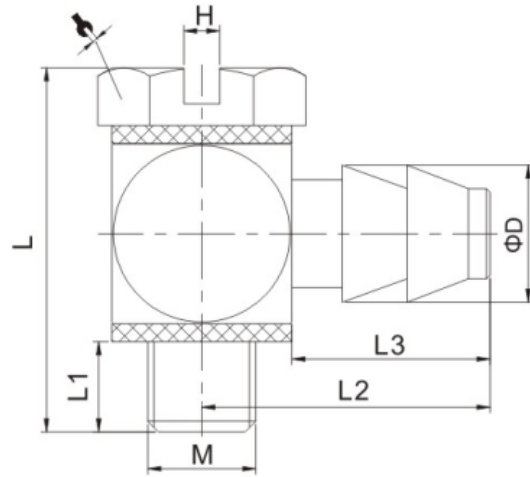

Mini Hortum Dirseği LH

Product Graphics

MODEL	ØD	M	L	L1	L2	L3	H	↻
LH0320-M3	3x2	M3x0.5	9.6	2.5	7.5	5	1	5
LH0320-M5	3x2	M5x0.8	11.6	3.5	9	5	1	
LH0425-M3	4x2.5	M3x0.5	9.6	2.5	7.5	5	1	5
LH0425-M5	4x2.5	M5x0.5	11.6	3.5	9	5	1	
LH0640-M5	6x4	M5x0.8	11.6	3.5	11	7	1	-

Product Specifications

Fluid	Air (no other gases or liquids)
Operating Pressure	0~1.0.MPa (150 psi)
Negative Pressure	-100kpa(-29.5 in.Hg)
Operating Temperature	0-60°C (32-140°F)
Applicable Tube	Polyurethane and Nylon

Product Features

The compact fittings used to the pneumatic tube system
 The volume is 40% smaller than the standard pneumatic fittings
 The small and oval sleeve is easy to push in and pull out the tube

Order Code

LH	-	06	-	01	-	C
Compact one touch fitting		Tuba Dia Code / Size 03 Ø03 04 Ø04 06 Ø06		Thread Size/ Metric Thread Code / Size M3 M3x0.5 M5 M5x0.8 M6 M6x1.0 R (PT) Thread Code / Size 01 R1/8		Compact Nickel