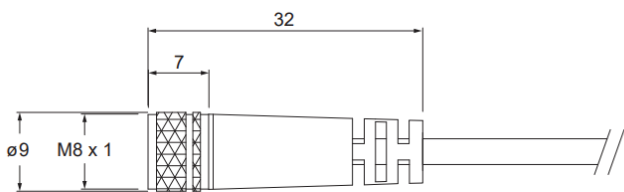

WINMAN M8□R Serisi

Ordering Information

Specifications

MODEL	M83R-□ M83RL-□	M84R-□ M84RL-□		
Female Pinout				
Characteristics				
Conductor Colors	1 : Brown 3 : Blue 4 : Black	1 : Brown 2 : White 3 : Blue 4 : Black		
Number of Contacts	3	4		
Rated Voltage	60 V AC / DC			
Rated Current	3A			
Contact Material	Gold plated brass			
Contact Bearer Material	PA			
Housing Material	PP			
Housing Color	Black			
Cable Material	PVC	PUR	PVC	PUR
Cable Color	Gray	Black	Gray	Black
Cable Contuctor	24 AWG (0.22 mm ²)			
Circuit	-			
Led Color	-			
Protection Class (IEC60529)	IP67			
Temperature Range	-20~80°C			

Dimensions

■ M83R / M84R

■ M83RL / M84RL