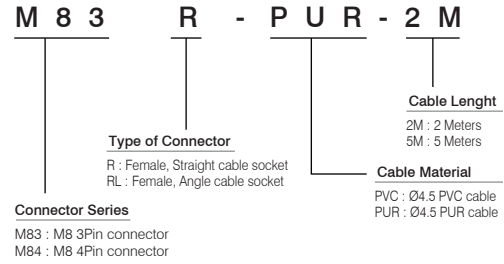

WINMAN M8□R Serisi

Ordering Information

Specifications

MODEL	M83R-□ M83RL-□	M84R-□ M84RL-□		
Female Pinout				
Characteristics				
Conductor Colors	1 : Brown 3 : Blue 4 : Black	1 : Brown 2 : White 3 : Blue 4 : Black		
Number of Contacts	3	4		
Rated Voltage	60 V AC / DC			
Rated Current	3A			
Contact Material	Gold plated brass			
Contact Bearer Material	PA			
Housing Material	PP			
Housing Color	Black			
Cable Material	PVC	PUR	PVC	PUR
Cable Color	Gray	Black	Gray	Black
Cable Contuctor	24 AWG (0.22 mm ²)			
Circuit	-			
Led Color	-			
Protection Class (IEC60529)	IP67			
Temperature Range	-20~80°C			

Dimensions

■ M83R / M84R

■ M83RL / M84RL