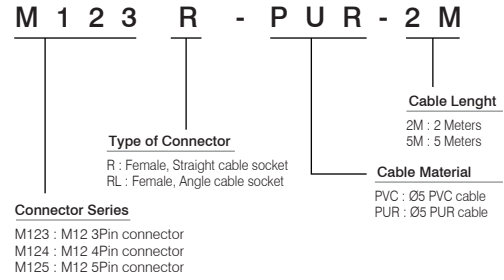

WINMAN M12□R Serisi

Ordering Information

Specifications

MODEL	M123R-□ M123RL-□	M124R-□ M124RL-□	M125R-□ M125RL-□	
Female Pinout				
Characteristics				
Conductor Colors	1 : Brown 2 : N / C (NO connect) 3 : Blue 4 : Black 5 : N / C (NO connect)	1 : Brown 2 : White 3 : Blue 4 : Black 5 : N / C (NO connect)	1 : Brown 2 : White 3 : Blue 4 : Black 5 : Gray	
Number of Contacts	3	4	5	
Rated Voltage	250 V AC / DC		60 V AC / DC	
Rated Current	4A			
Contact Material	Gold plated brass			
Contact Bearer Material	PU			
Housing Material	PU			
Housing Color	Black			
Cable Material	PVC	PUR	PVC	PUR
Cable Color	Black			
Cable Contuctor	22 AWG (0.33 mm ²)			
Circuit	-			
Led Color	-			
Protection Class (IEC60529)	IP67			
Temperature Range	-20~80°C			

Dimensions

■ M123R / M124R / M125R

■ M123RL / M124RL / M125RL