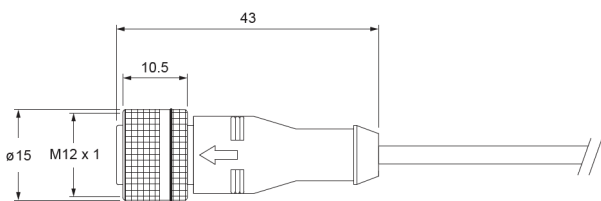

WINMAN M12□R Serisi

Ordering Information

Specifications

MODEL	M123R-□ M123RL-□	M124R-□ M124RL-□	M125R-□ M125RL-□	
Female Pinout				
Characteristics				
Conductor Colors	1 : Brown 2 : N / C (NO connect) 3 : Blue 4 : Black 5 : N / C (NO connect)	1 : Brown 2 : White 3 : Blue 4 : Black 5 : N / C (NO connect)	1 : Brown 2 : White 3 : Blue 4 : Black 5 : Gray	
Number of Contacts	3	4	5	
Rated Voltage	250 V AC / DC		60 V AC / DC	
Rated Current	4A			
Contact Material	Gold plated brass			
Contact Bearer Material	PU			
Housing Material	PU			
Housing Color	Black			
Cable Material	PVC	PUR	PVC	PUR
Cable Color	Black			
Cable Contuctor	22 AWG (0.33 mm ²)			
Circuit	-			
Led Color	-			
Protection Class (IEC60529)	IP67			
Temperature Range	-20~80°C			

Dimensions

■ M123R / M124R / M125R

■ M123RL / M124RL / M125RL