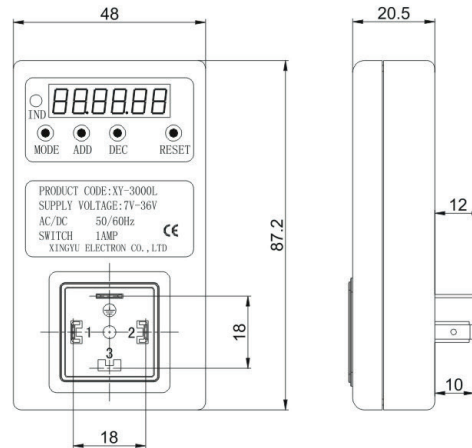

**WINMAN WPN Dijital Elektronik Zamanlayıcı / WINMAN WPN Digital Electronic Timer**

Series:  
WPN TIMER 3800

Overall Dimension

Item		XY-3800 H	XY-3800 L
Input	Voltage	110~240V AC/O C	7~36V AC/O C
	Power consumption	10 mA MAX	20mA MAX
output	output type	relay output	
	output mode	open first mode ,close first mode , one cycle mode	
	output current	1.5A MAX	
Display	Basic description	4-digit LCD display	
	Status display	Green numbers=ON Red numbers=OFF	
	Adjustment mode	LCD flashes	
Time setting	On	1 second ~99hours59minutes59seconds	
	Off	1 second ~99hours59minutes59seconds	
iP class		IP65	
Electrical connection		Input /Output :DIN43650A	
Insulation voltage		100V AC 1 minute	
insulation resistance		50MO ( 500VDC)	
Shock proof		Maximum 100m/S <sup>2</sup> , 3 times each in 3 axes and 6 directions	
Ambient temperature		Ambient temperature of application: -10~70°C,storage : -20~80°C	
Environment humidity		Environment humidity of application: 35~90%RH	